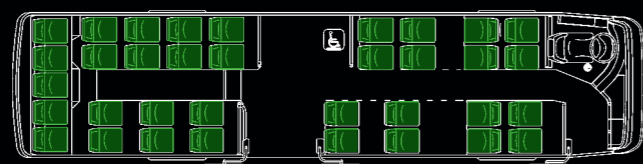

SOR CNG 10,5 / CNG 12 / CNG 12,3

Intercity bus

A modern, environmentally-friendly, partly low-floor CNG powered bus designed for public transport in inter-city and suburban areas. The new technologies, high quality, reliability and unique design concepts of technical aggregates form the fundamental conditions for its cost-effective operation. Through its wide range of constructional variability and diverse equipment the customers are offered the best solution to meet their demands.

CNG