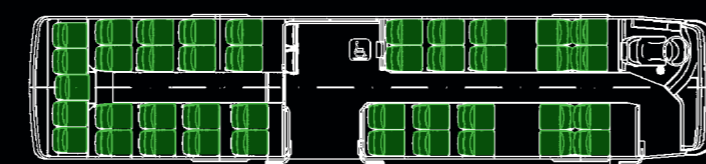

SOR CNG 10,5 / CNG 12 / CNG 12,3

Intercity bus

A modern, environmentally-friendly, partly low-floor CNG powered bus designed for public transport in inter-city and suburban areas. The new technologies, high quality, reliability and unique design concepts of technical aggregates form the fundamental conditions for its cost-effective operation. Through its wide range of constructional variability and diverse equipment the customers are offered the best solution to meet their demands.

CNG