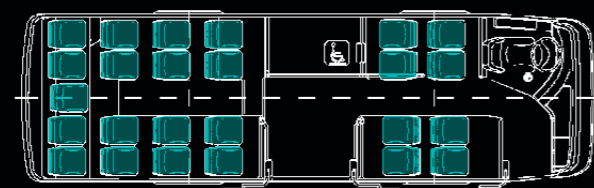

SOR CN 8,5 / CN 9,5 / CN 10,5

Intercity bus

A modern, environmentally-friendly, partly low-floor bus designed for public transport in inter-city and suburban areas. The new technologies, high quality, reliability and unique design concepts of technical aggregates form the fundamental conditions for its cost-effective operation. Through its wide range of constructional variability and diverse equipment the customers are offered the best solution to meet their demands.