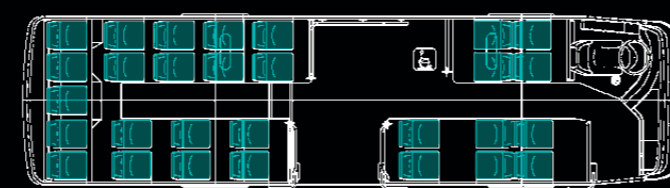

SOR CN 8,5 / CN 9,5 / CN 10,5

Intercity bus

A modern, environmentally-friendly, partly low-floor bus designed for public transport in inter-city and suburban areas. The new technologies, high quality, reliability and unique design concepts of technical aggregates form the fundamental conditions for its cost-effective operation. Through its wide range of constructional variability and diverse equipment the customers are offered the best solution to meet their demands.