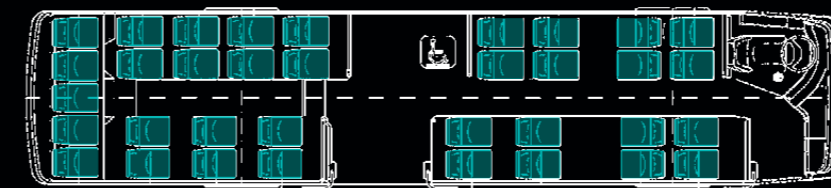

Parameters of the bus		CN 8,5	CN 9,5	CN 10,5
Dimensions	Length	8 400 mm	9 600 mm	10 750 mm
	Axle base	3 600 mm	4 450 mm	5 600 mm
	Width	2 525 mm		
	Height (with air conditioning)	2 950 (3 150 mm)		
Body	Number of doors	2		
	Front door width	800 mm		
	Width others doors	1 200 mm		
	Get on height	325 mm		
	Floor height front / back	360 / 800 mm		
	Seats	Intercity		
Weight	Service*	7 450 – 8 150 kg	7 950 – 8 750 kg	8 900 – 9 350 kg
	Max. techn. acceptable	11 990 kg	15 000 kg	
Capacity	Sitting*	24 – 25	28 – 29	31 – 35
Properties	Turning radius – outline	7,5 m	8,8 m	10,7 m
	Approach / departure angle	9° / 9°		
	Bus maximum speed	100 km/h		
Engine	Producer / Type	FPT Industrial, S.p.A. / NEF 4 / Euro VI	FPT Industrial, S.p.A. / NEF 6 / Euro VI	
	Max. actual engine power	137 kW / 2 500 rpm	184 kW / 2 500 rpm	
	Max. actual torque	750 Nm / 1 400 rpm	950 Nm / 1 400 rpm	
	Engine displacement	4 485 cm <sup>3</sup>	6 728 cm <sup>3</sup>	
Liquid tank	Fuel tank*	160 – 179 l	190 l	260 l
	Ad -Blue	30 l		
Transmission	Producer / Type	ZF / 6S1010B0		
Retarder	Producer / Type	Voith / PMR	Voith / 123 +	
Front axle	Producer / Type	ZF / RL55EC		
Rear axle	Producer / Type	Dana / Pei 4100		
Wheels	Disc / Tire	7.50 x 19.5 / 285/70 R 19,5		
Brakes	Producer / Type	Knorr / SN 6		
EBS/ESC	Producer	Wabco		
Steering	Producer / Type	Bosch / 8098		
Independent heating	Producer / Type	Eberspächer / Hydronic L		
Wiring	Type	Can Bus SAE 3		
Batteries	Producer / Capacity	Varta / 170 Ah		
Optional accessories	Air-conditioning*	Electric / Compressor		
	Information system	According to customer's specification		

(\* depending on configuration)

CN 8,5

CN 9,5

CN 10,5

Your partner for transport