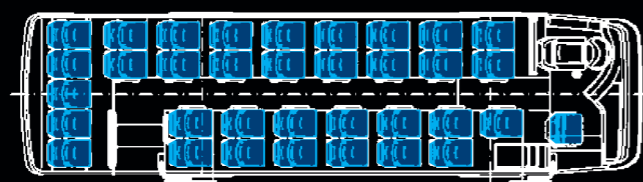

Through its wide range of constructional variability and diverse equipment the customers are offered the best solution to meet their demands.

Parameters of the bus		LH 9,5	LH 10,5	LH 12
Dimensions	Length	9 630 mm	10 780 mm	11 820 mm
	Axle base	4 450 mm	5 600 mm	6 180 mm
Body	Width	2 525 mm		
	Height with air-conditioning	3 275 mm		
	Number of doors	2		
	Front door width	800 mm		
	Width others doors	730 mm		
	Get on height	325 mm		
Weight	Floor height	1 000 mm		
	Seats	Touristy, reclining		
	Service*	8 800 – 9 820 kg	9 300 – 9 950 kg	10 100 – 10 930 kg
Capacity	Max. techn. acceptable	15 000 kg		16 500 kg
	Sitting*	34 – 35	38 – 45	46 – 51
Properties	Turning radius – outline	8,8 m	10,7 m	11,1 m
	Approach / departure angle	10° / 9°		
Engine	Bus maximum speed	100 km/h		
	Producer / Type	FPT Industrial, S.p.A. / NEF 6 / Euro VI		
	Max. actual engine power	184 kW / 2 500 rpm		210 kW / 2 500 rpm
	Max. actual torque	950 Nm / 1 400 rpm <sup>1</sup>		1 000 Nm / 1 250 rpm
Liquid tank	Engine displacement	6 728 cm <sup>3</sup>		
	Fuel tank	280 l		
Transmission	Ad Blue	30 l		
	Producer / Type	ZF / 6S1010B0		
Retardér	Producer / Type	Voith / 123 +		
Front axle	Producer / Type	ZF / RL55EC		
Rear axle	Producer / Type	Dana / Pei 4 100		
Wheels	Disc / Tire	7.50 x 19.5 / 285/70 R 19,5		
Brakes	Producer / Type	Knorr / SN 6		
EBS/ESC	Producer	Wabco		
Steering	Producer / Type	RBL / C 500V		
Independent heating	Producer / Type	Eberspächer / Hydronic L		
Wiring	Type	Can Bus SAE 3		
Batteries	Producer / Capacity	Varta / 170 Ah		
Air-conditioning		Compressor		
Optional accessories		Information system		

(\* depending on configuration)

LH 9,5

LH 10,5

LH 12

Your partner for transport