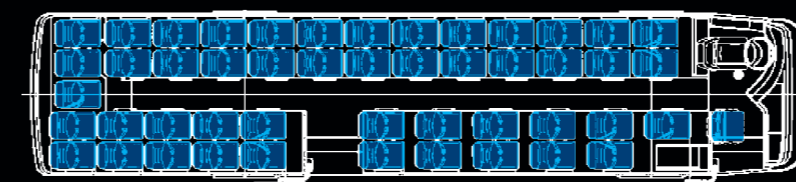

Through its wide range of constructional variability and diverse equipment the customers are offered the best solution to meet their demands.

Parameters of the bus		LH 9,5	LH 10,5	LH 12
Dimensions	Length	9 630 mm	10 780 mm	11 820 mm
	Axle base	4 450 mm	5 600 mm	6 180 mm
Body	Width	2 525 mm		
	Height with air-conditioning	3 275 mm		
	Number of doors	2		
	Front door width	800 mm		
	Width others doors	730 mm		
	Get on height	325 mm		
Weight	Floor height	1 000 mm		
	Seats	Touristy, reclining		
	Service*	8 800 – 9 820 kg	9 300 – 9 950 kg	10 100 – 10 930 kg
Capacity	Max. techn. acceptable	15 000 kg		16 500 kg
	Sitting*	34 – 35	38 – 45	46 – 51
Properties	Turning radius – outline	8,8 m	10,7 m	11,1 m
	Approach / departure angle	10° / 9°		
Engine	Bus maximum speed	100 km/h		
	Producer / Type	FPT Industrial, S.p.A. / NEF 6 / Euro VI		
	Max. actual engine power	184 kW / 2 500 rpm		210 kW / 2 500 rpm
	Max. actual torque	950 Nm / 1 400 rpm <sup>1</sup>		1 000 Nm / 1 250 rpm
Liquid tank	Engine displacement	6 728 cm <sup>3</sup>		
	Fuel tank	280 l		
Transmission	Ad Blue	30 l		
	Producer / Type	ZF / 6S1010B0		
Retardér	Producer / Type	Voith / 123 +		
Front axle	Producer / Type	ZF / RL55EC		
Rear axle	Producer / Type	Dana / Pei 4 100		
Wheels	Disc / Tire	7.50 x 19.5 / 285/70 R 19,5		
Brakes	Producer / Type	Knorr / SN 6		
EBS/ESC	Producer	Wabco		
Steering	Producer / Type	RBL / C 500V		
Independent heating	Producer / Type	Eberspächer / Hydronic L		
Wiring	Type	Can Bus SAE 3		
Batteries	Producer / Capacity	Varta / 170 Ah		
Air-conditioning		Compressor		
Optional accessories		Information system		

(\* depending on configuration)

LH 9,5

LH 10,5

LH 12

Your partner for transport